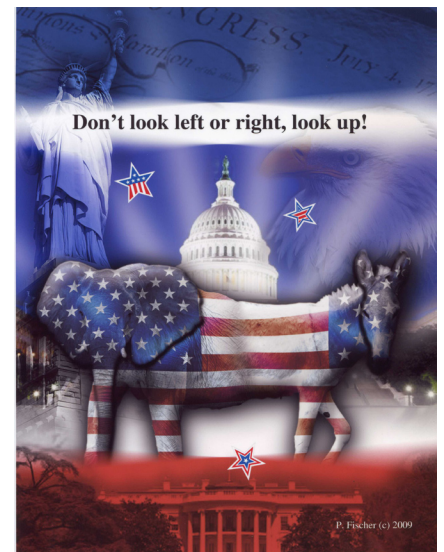

LOOK UP!

YES!

☐ To be added to our email list for future Braille Art Collections. Email:

To: Braille Art
Post Office box 641946
Omaha, NE 68164
Toll Free: 866-539-4357
www.BrailleArt.com
info@brailleart.com

Name _____

Company _____

Address _____

City/State/Zip _____

Telephone _____

☐ The Pledge   ☐ LOOK UP!   ☐ Farming Energy   ☐ Other _____

☐ Check enclosed   Charge to my: ☐ Visa   ☐ MasterCard   ☐ American Express   ☐ Dis.

Card Number _____

Exp. date _____   Signature _____