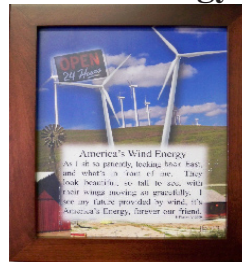

# THE AMERICAN DRIVEN COLLECTION

The American Driven Collection incorporates a picture with words written in text and braille which we call Braille Art.

Our Braille Art is 8"x10" which is available with a frame or without. Art with frames are custom made and mounted in a dark wood frame with a backing and mounting wire.

To order, send \$45.00 for one picture or \$75.00 per picture in a frame which covers sales tax and shipping and handling to:

Braille Art  
Post Office Box 641946  
Omaha, Nebraska 68164

We accept cash, checks or credit cards. Call:  
Toll Free: 866-539-4357

## Other Art Available

**Solar Energy**

**Wind Energy**

Please look at our web site for other collections and braille art pictures available.

[www.BrailleArt.com](http://www.BrailleArt.com)  
[info@brailleart.com](mailto:info@brailleart.com)